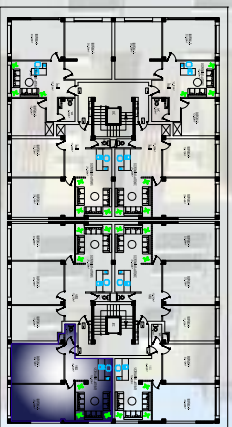

RESIDENCE LE PROGRES

PLAN MEZZANINE

BUREAU-3-

SURFACE EDD = 72.36m²

DESIGNATION	
BUREAU-3-	72.36m ²